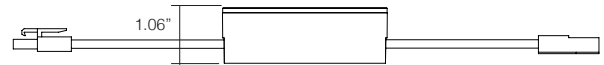

LED Puck Light

145
LUMENS

30K-60K
CCT

90
CRI

120
VOLTAGE

50,000
LIFETIME

NO UV
NO IR

DAMP
LOCATION

EVEN &
SOFT LIGHT

Puck Light 20840 & 20846

HT-US-PU102-903-XXS-V#

- Product color: white/black/silver
- 4.3 W
- DOB Solution to lower the cost
- The light is evenly and softly
- No UV or IR light radiation
- UL Listed for damp locations usage
- Energy Star qualify
- Surface Mounted
- Widely application: perfect for your Cabinet, Closet, Bedroom, Kitchen ,Bookcase, Bathroom, T13Hallway, Stair, Basement etc.