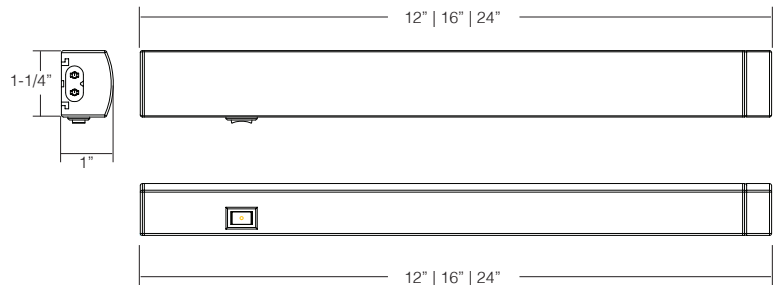

## Under Cabinet Light 20825

- Product color: white/black/silver
- Able to select the wattage 100% or 50%
- Built-in connector, no extra end to end connector needed
- The light is evenly and softly
- No UV or IR light radiation
- UL Listed for damp locations usage
- Energy Star qualify
- Surface Mounted
- Widely application: perfect for your Cabinet, Closet, Bedroom, Kitchen, Bookcase, Bathroom, Hallway, Stair, Basement etc.