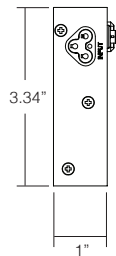

Under Cabinet Light 20828

- Color temperature: 30/40/60 Selectable
- Product color: white/black/silver
- Presents a clean, professional look
- The light is evenly and softly
- No UV or IR light radiation
- UL Listed for damp locations usage
- Energy Star qualify
- Surface Mounted
- Widely application: perfect for your, Cabinet, Closet, Bedroom, Kitchen, Bookcase, Bathroom, Hallway, Stair, Basement etc.