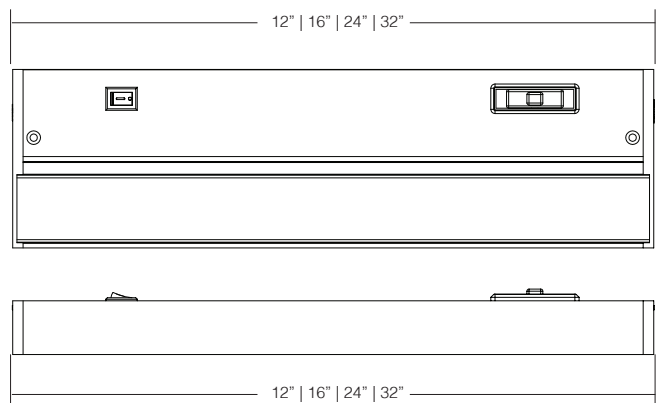

LED Undercabinet Light

Available Sizes:

12"	6 W	400 lumen	HT-US-CAB303S12-906-XXS-V#
16"	10 W	670 lumen	HT-US-CAB303S16-910-XXS-V#
24"	15 W	1000 lumen	HT-US-CAB101S24-915-XXS-V#
32"	20 W	1350 lumen	HT-US-CAB303S32-920-XXS-V#

400 - 1350
LUMENS

30K-60K
CCT

90
CRI

120
VOLTAGE

50,000
LIFETIME

NO UV
NO IR

DAMP
LOCATION

EVEN &
SOFT LIGHT

Under Cabinet Light 20828

- Color temperature: 30/40/60 Selectable
- Product color: white/black/silver
- Presents a clean, professional look
- The light is evenly and softly
- No UV or IR light radiation
- UL Listed for damp locations usage
- Energy Star qualify
- Surface Mounted
- Widely application: perfect for your, Cabinet, Closet, Bedroom, Kitchen, Bookcase, Bathroom, Hallway, Stair, Basement etc.