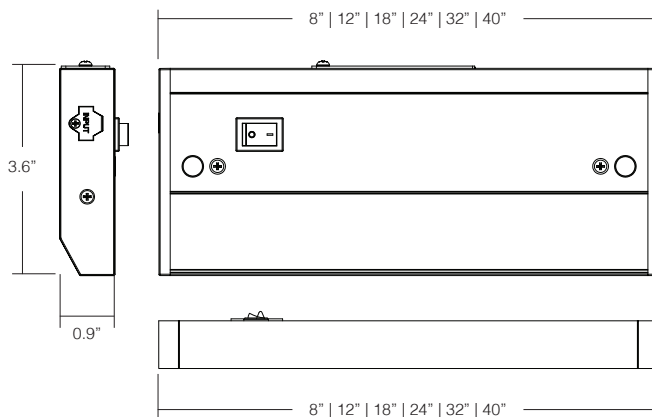

New driver Under Cabinet Light

- Color temperature: 3000K, 4000K, 5000K
- ETL certificated
- High power, high brightness
- The light is evenly and softly
- No UV or IR light radiation
- ETL Listed for damp locations usage
- Surface Mounted
- Widely application: perfect for your Cabinet, Closet, Bedroom, Kitchen, Bookcase, Bathroom, Hallway, Stair, Basement etc.