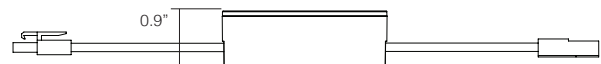

Puck Light 20840 & 20846

HT-US-PU101-903-XXS-V#

- Product color: white/black/silver
- 2.7 W
- DOB Solution to lower the cost
- The light is evenly and softly
- No UV or IR light radiation
- UL Listed for damp locations usage
- Energy Star qualify
- Surface Mounted
- Widely application: perfect for your Cabinet, Closet, Bedroom, Kitchen, Bookcase, Bathroom, T13 Hallway, Stair, Basement etc.