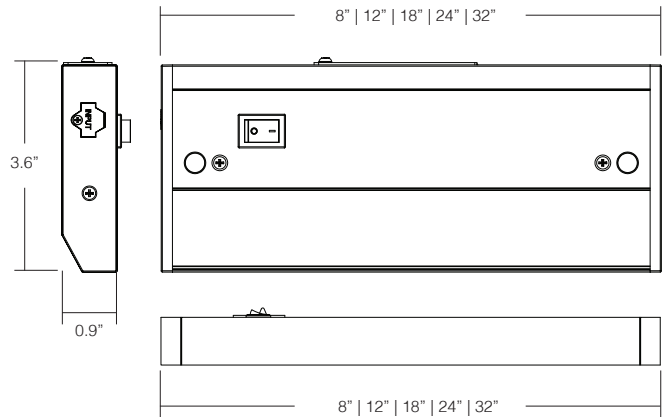

LED Undercabinet Light with 5CCT selectable option

340 - 910
LUMENS

5CCT
CCT

90
CRI

120
VOLTAGE

50,000
LIFETIME

NO UV
NO IR

DAMP
LOCATION

EVEN &
SOFT LIGHT

New Driver 5CCT Under Cabinet Light

- Color temperature: 27/30/35/40/50K
- ETL certificated
- High power, high brightness
- The light is evenly and softly
- 5CCT selectable
- No UV or IR light radiation
- ETL Listed for damp locations usage
- Surface Mounted
- Widely application: perfect for your Cabinet, Closet, Bedroom, Kitchen, Bookcase, Bathroom, Hallway, Stair, Basement etc.