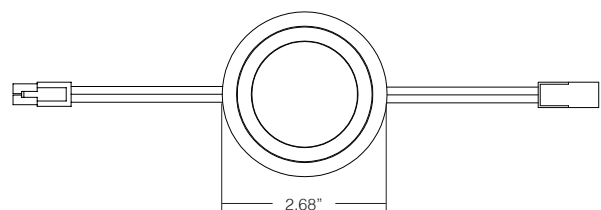

## Puck Light 20840 & 20846

HT-US-PU101-903-XXS-V#

- Product color: white/black/silver
- 2.7 W
- DOB Solution to lower the cost
- The light is evenly and softly
- No UV or IR light radiation
- UL Listed for damp locations usage
- Energy Star qualify
- Surface Mounted
- Widely application: perfect for your Cabinet, Closet, Bedroom, Kitchen, Bookcase, Bathroom, T13 Hallway, Stair, Basement etc.