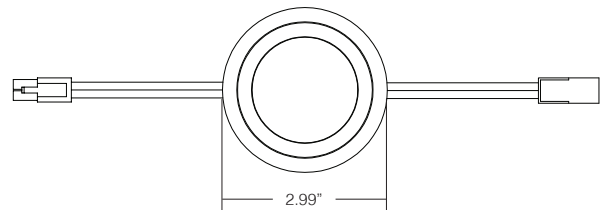

LED Puck Light

145
LUMENS

30K-60K
CCT

90
CRI

120
VOLTAGE

50,000
LIFETIME

NO UV
NO IR

DAMP
LOCATION

EVEN &
SOFT LIGHT

Puck Light 20840 & 20846

HT-US-PU102-903-XXS-V#

- Product color: white/black/silver
- 4.3 W
- DOB Solution to lower the cost
- The light is evenly and softly
- No UV or IR light radiation
- UL Listed for damp locations usage
- Energy Star qualify
- Surface Mounted
- Widely application: perfect for your Cabinet, Closet, Bedroom, Kitchen ,Bookcase, Bathroom, T13Hallway, Stair, Basement etc.