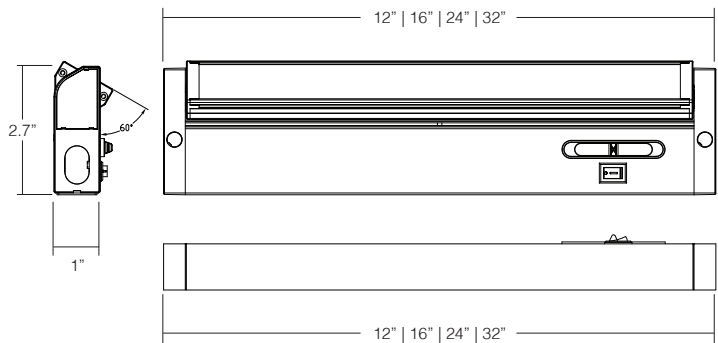

Under Cabinet Light 20847

- Product color: white/black/silver
- Lighting direction adjustable
- High power, high brightness
- The light is evenly and softly
- No UV or IR light radiation
- UL Listed for damp locations usage
- Energy Star qualify
- Surface Mounted
- Widely application: perfect for your Cabinet, Closet, Bedroom, Kitchen, Bookcase, Bathroom, Hallway, Stair, Basement etc.