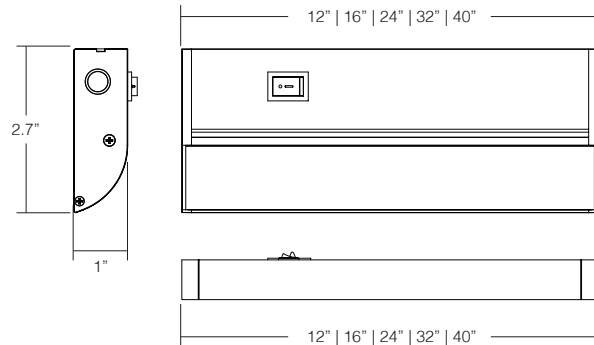

LED Undercabinet Light

250 - 1450
LUMENS

30K-60K
CCT

90
CRI

120
VOLTAGE

50,000
LIFETIME

NO UV
NO IR

DAMP
LOCATION

EVEN &
SOFT LIGHT

AC Under Cabinet Light

- High power, high brightness
- The light is evenly and softly
- No UV or IR light radiation
- UL Listed for damp locations usage
- Energy Star and Title24 qualify
- Surface Mounted
- Widely application: perfect for your Cabinet, Closet, Bedroom, Kitchen, Bookcase, Bathroom, Hallway, Stair, Basement etc.

Available Sizes:

- **12"** | 5 W | 250 lumen | HT-US-CAB107S08-94.5-XXS-V#
- **16"** | 10 W | 600 lumen | HT-US-CAB107S16-910-XXS-V#
- **24"** | 15 W | 900 lumen | HT-US-CAB107S24-915-XXS-V#
- **32"** | 20 W | 1200 lumen | HT-US-CAB107S32-920-XXS-V#
- **40"** | 25 W | 1450 lumen | HT-US-CAB107S340-925-XXS-V#