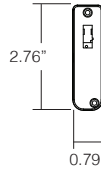

Under Cabinet Light 20844

- Product color: white/black/silver
- Linkable design for multiple units
- High power, high brightness
- The light is evenly and softly
- No UV or IR light radiation
- UL Listed for damp locations usage
- Energy Star qualify
- Surface Mounted
- Widely application: perfect for your Cabinet, Closet, Bedroom, Kitchen, Bookcase, Bathroom, Hallway, Stair, Basement etc.