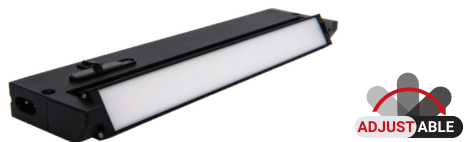

12" | 6 W | 400 lumen | HT-US-CAB305S12-906-XXS-V1
16" | 10 W | 670 lumen | HT-US-CAB305S16-910-XXS-V1
24" | 15 W | 1000 lumen | HT-US-CAB305S24-915-XXS-V1
32" | 20 W | 1350 lumen | HT-US-CAB305S32-920-XXS-V1