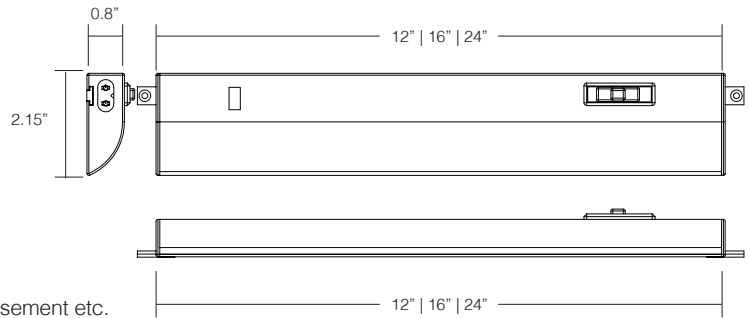

LED Undercabinet Light

330 - 825
LUMENS

30K-60K
CCT

90
CRI

120
VOLTAGE

50,000
LIFETIME

NO UV
NO IR

DAMP
LOCATION

EVEN &
SOFT LIGHT

Under Cabinet Light 20826

- Product color: white/black/silver
- Built-in movement sensor switch
- High power, high brightness
- The light is evenly and softly
- No UV or IR light radiation
- UL Listed for damp locations usage
- Energy Star qualify
- Surface Mounted
- Widely application: perfect for your Cabinet, Closet, Bedroom, Kitchen, Bookcase, Bathroom, Hallway, Stair, Basement etc.