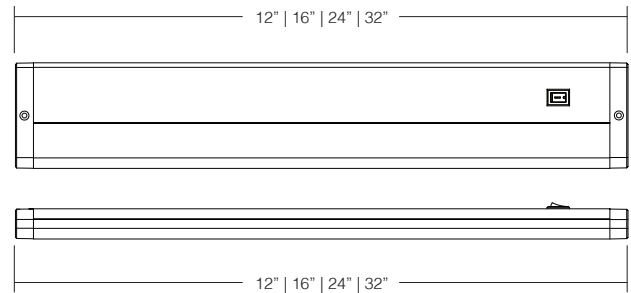

LED Undercabinet Light

400 -1350
LUMENS

30K-60K
CCT

90
CRI

120
VOLTAGE

50,000
LIFETIME

NO UV
NO IR

DAMP
LOCATION

EVEN &
SOFT LIGHT

Under Cabinet Light 20844

- Product color: white/black/silver
- Linkable design for multiple units
- High power, high brightness
- The light is evenly and softly
- No UV or IR light radiation
- UL Listed for damp locations usage
- Energy Star qualify
- Surface Mounted
- Widely application: perfect for your Cabinet, Closet, Bedroom, Kitchen, Bookcase, Bathroom, Hallway, Stair, Basement etc.